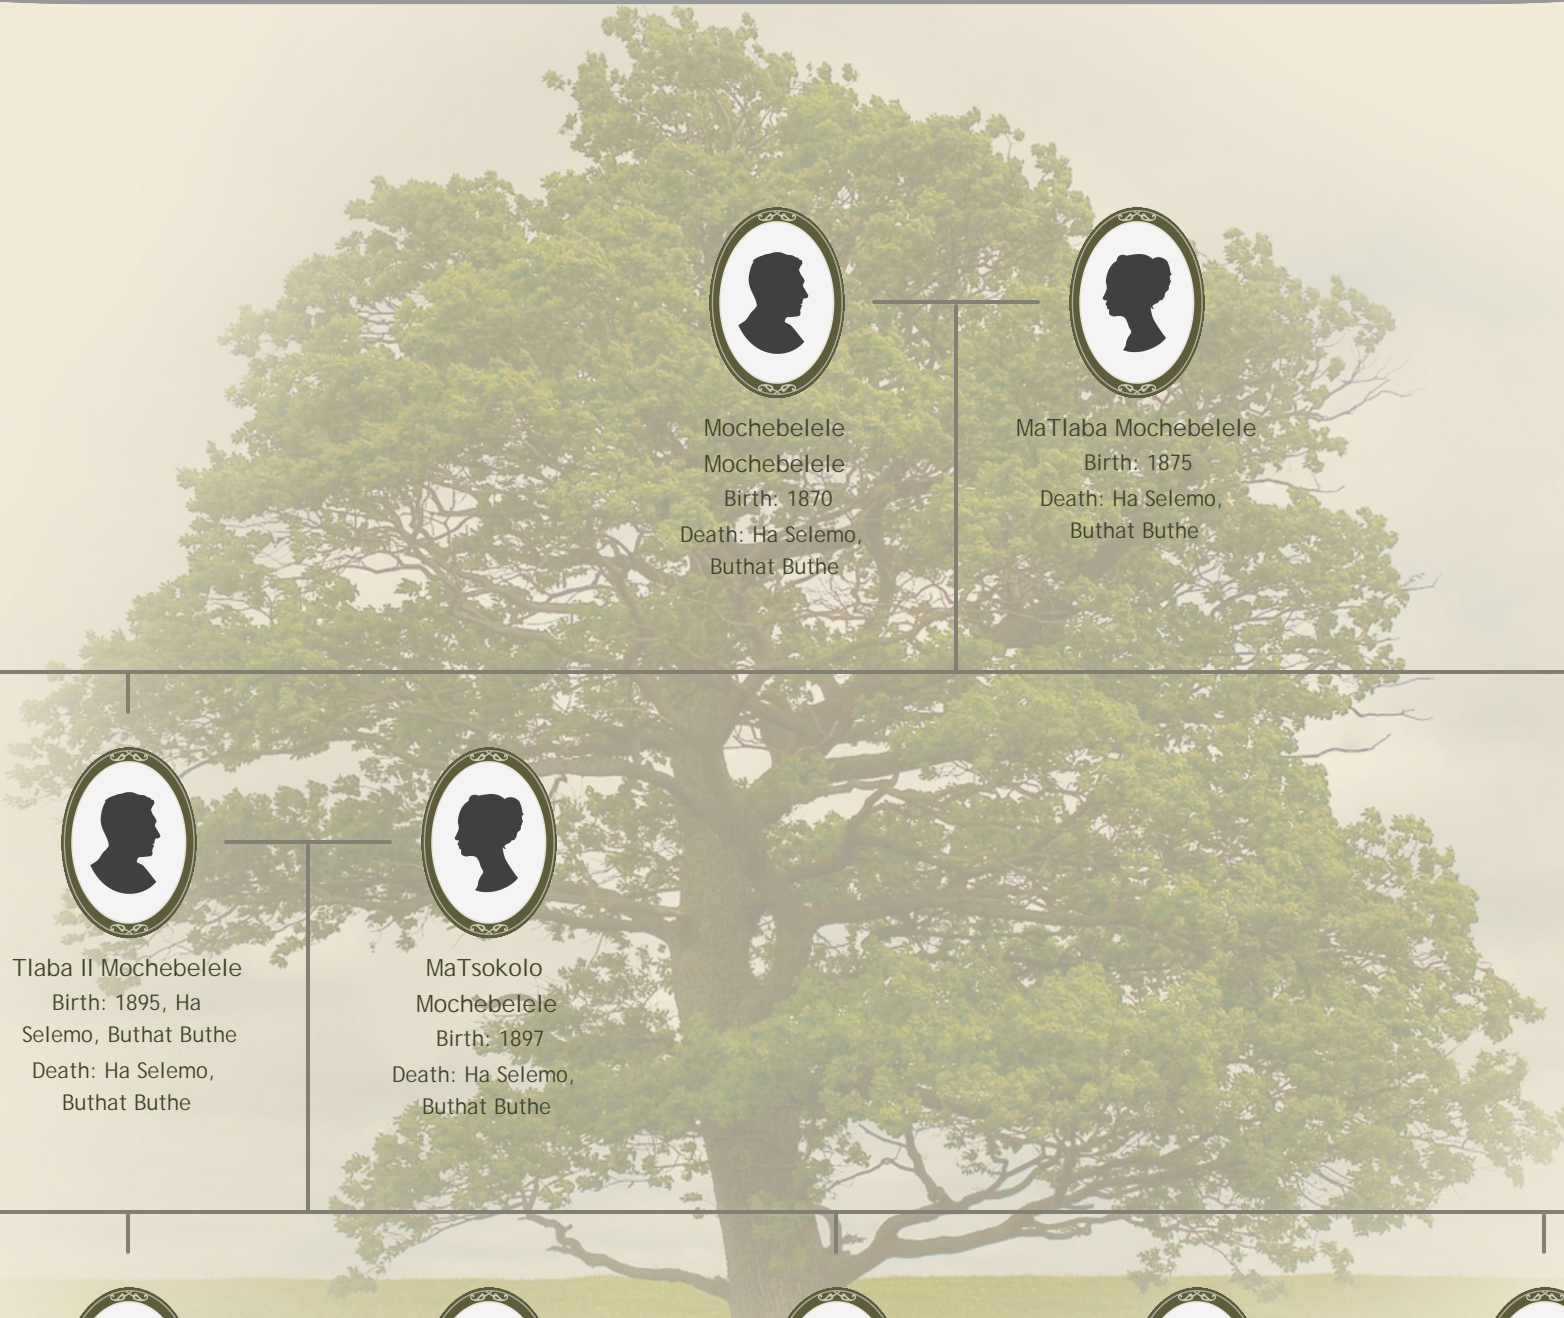

Descendants of Mochebelele Mochebelele

Mochebelele Mochebelele
Birth: 1870
Death: Ha Selemo, Buthat Buthe

MaTlaba Mochebelele
Birth: 1875
Death: Ha Selemo, Buthat Buthe

Mohatsae